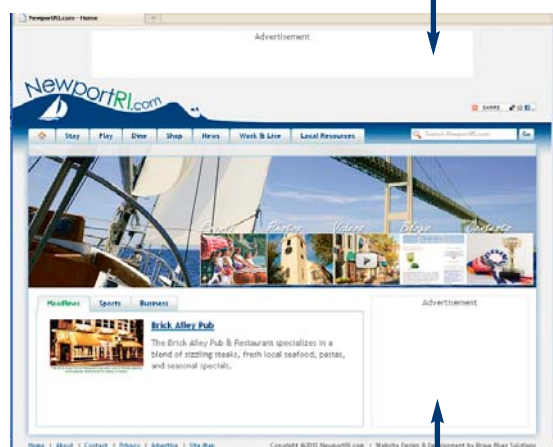

### HOME PAGE

Leaderboard (728x90)

Medium Rectangle (300x250)