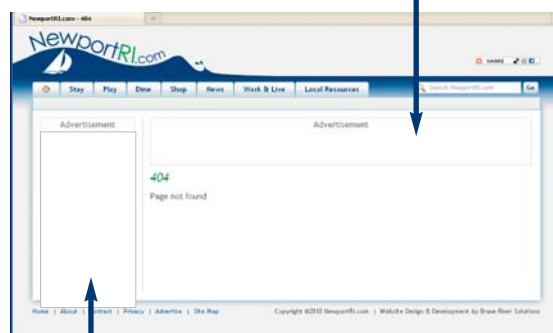

INSIDE PAGES

Leaderboard (728x90)